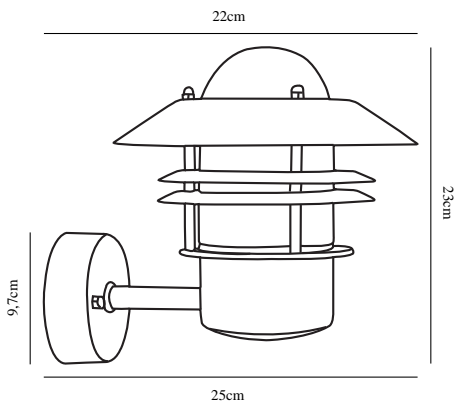

BLOKHUS UP | WALL LIGHTING | BLACK

25011003

nordlux®

Voltage (V): 230 Volt
IP degree if the fixture includes two types of IP degree: IP54
Maximum compatible bulb wattage (W): 60W
Class (Class I, Class II, Class III): Class 1 (Earth contact)
Lampholder type (eg, E27/E14, etc): E27
Parallel connection possible?: True

Color: Black
Height (cm): 23
Shade Diameter (cm): 22
Projection (cm): 25
EAN: 5701581204072
TUN: 5303901
Item Number: 25011003
Pcs Per Master Carton: 3

Sales Box Height (cm): 22.5
Sales Box Width(cm): 23
Sales Box Depth (cm): 22
Sales Box Volume m³ : 0.0114
Net weight of the luminaire (kg): 1.24

Primary material: Galvanized steel
Secondary material: Glass
Color of the Glass: Clear

• Build-in parallel connection • Build-in parallel connection

A classic light fixture from Nordlux, suitable for mounting in the driveway, at the entrance, on the terrace, or on the patio. This model is designed with an upward facing lampshade.