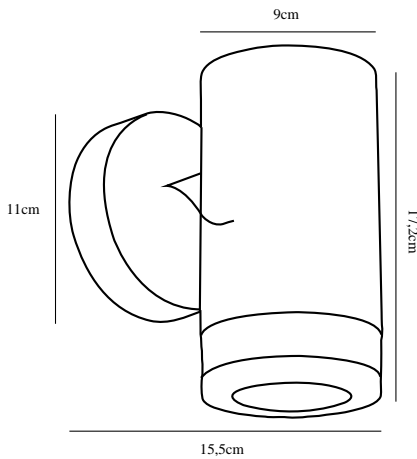

# BIRK SINGLE | WALL LIGHTING | BLACK

45521003

nordlux®

Voltage (V): 230 Volt  
IP degree if the fixture includes  
two types of IP degree: IP44  
Maximum compatible bulb  
wattage (W): 28W  
Class (Class I, Class II, Class III):  
Class 1 (Earth contact)  
Lampholder type (eg, E27/E14,  
etc): GU10  
Parallel connection possible?:  
True

Color: Black  
Height (cm): 17.2  
Tube Diameter (cm): 3  
Projection (cm): 15.5  
EAN: 5701581383388  
TUN: 1920527  
Item Number: 45521003

Pcs Per Master Carton: 3  
Sales Box Height (cm): 12  
Sales Box Width(cm): 16  
Sales Box Depth (cm): 19  
Sales Box Volume m<sup>3</sup> : 0.0036  
Net weight of the luminaire (kg):  
0.56