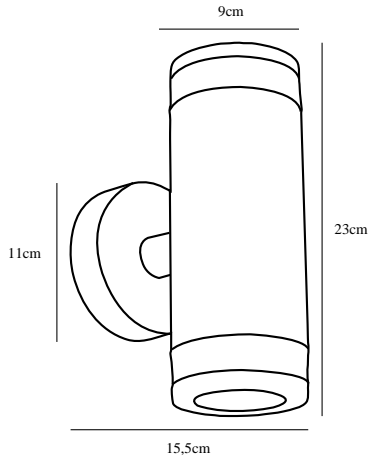

BIRK DOUBLE | WALL LIGHTING | BLACK

45501003

nordlux®

Voltage (V): 230 Volt
IP degree if the fixture includes two types of IP degree: IP44
Maximum compatible bulb wattage (W): 2X28W
Class (Class I, Class II, Class III): Class 1 (Earth contact)
Lampholder type (eg, E27/E14, etc): GU10
Parallel connection possible?: True

Color: Black
Height (cm): 23.5
Tube Diameter (cm): 3
Projection (cm): 15.5
EAN: 5701581363885
TUN: 1896579
Item Number: 45501003

Pcs Per Master Carton: 3
Sales Box Height (cm): 12
Sales Box Width(cm): 16
Sales Box Depth (cm): 24
Sales Box Volume m³ : 0.0046
Net weight of the luminaire (kg): 0.7

Primary material: Aluminium
Secondary material: Plastic
Color of the Glass: Clear

• Build-in parallel connection

Nordlux Birk is a double wall light in a modern and stylish design. The wall light is ideal for illumination for driveways, garages or entrances.