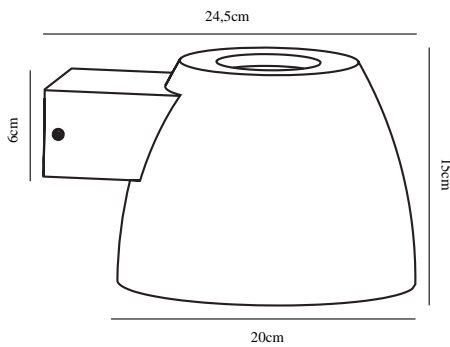

# BELL | WALL LIGHTING | BLACK

76391003

nordlux®

Voltage (V): 230 Volt  
IP degree if the fixture includes two types of IP degree: IP44  
Maximum compatible bulb wattage (W): 15W  
Class (Class I, Class II, Class III): Class 1 (Earth contact)  
Lampholder type (eg, E27/E14, etc): E27  
Parallel connection possible?: True

Primary material: Aluminium  
Secondary material: Plastic  
Color of the Glass: Satinated

Color: Black  
Height (cm): 15  
Shade Diameter (cm): 20  
Projection (cm): 24.5  
EAN: 5701581244382  
TUN: 1621936  
Item Number: 76391003

Pcs Per Master Carton: 3  
Sales Box Height (cm): 16  
Sales Box Width(cm): 20  
Sales Box Depth (cm): 26  
Sales Box Volume m<sup>3</sup> : 0.0083  
Net weight of the luminaire (kg): 0.98