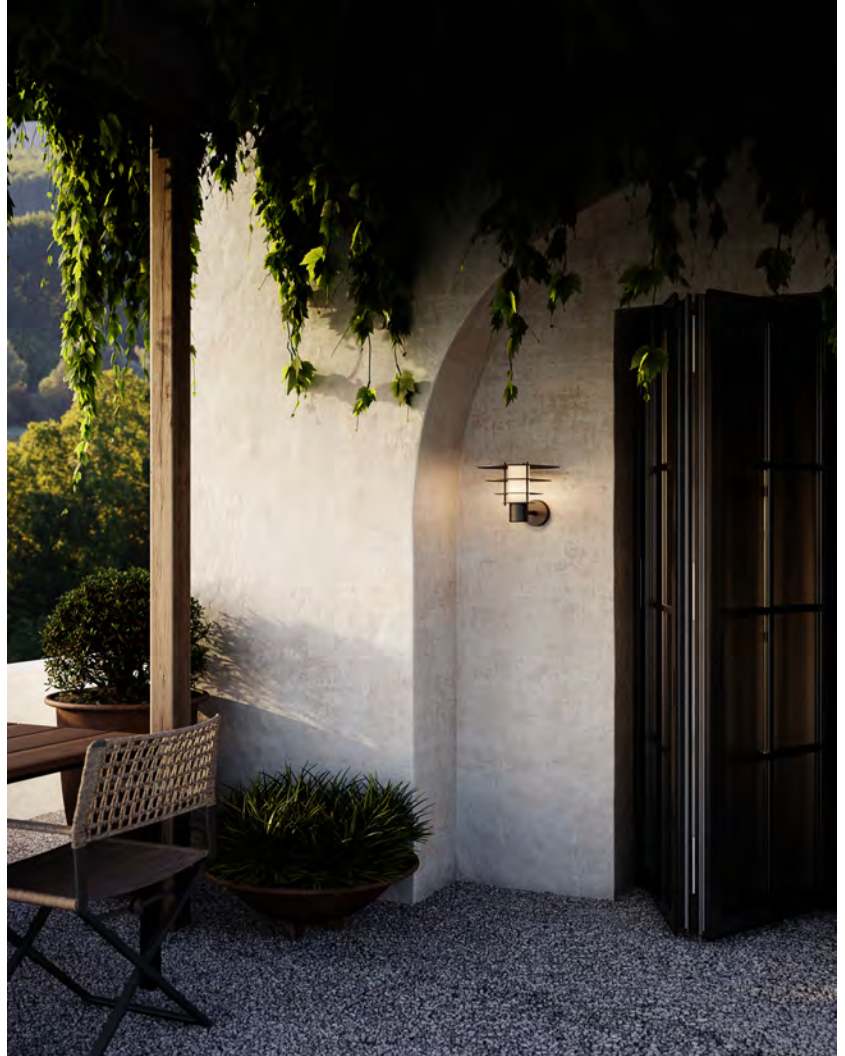

BASTIA 24 | WALL LIGHTING | BLACK

2118041003

nordlux®

Voltage (V): 230 Volt
IP degree if the fixture includes two types of IP degree: IP54
Maximum compatible bulb wattage (W): 12W
Class (Class I, Class II, Class III): Class 1 (Earth contact)
Lampholder type (eg, E27/E14, etc): E14
Parallel connection possible?: True

Color: Black
Height (cm): 17.6
Shade Diameter (cm): 24
Projection (cm): 27.6
EAN: 5704924004629
TUN: 2140612
Item Number: 2118041003

Pcs Per Master Carton: 3
Sales Box Height (cm): 24
Sales Box Width(cm): 18
Sales Box Depth (cm): 24.5
Sales Box Volume m³ : 0.0106
Net weight of the luminaire (kg): 1.07

Primary material: Metal
Secondary material: Plastic

• Well suited for Nordlux Smart Bulb

Bastia balances a classic and timeless look with a modern, architectural expression. The horizontal shades and acrylic diffuser provide a soft, glare-free light that is perfect for the facade of your home.