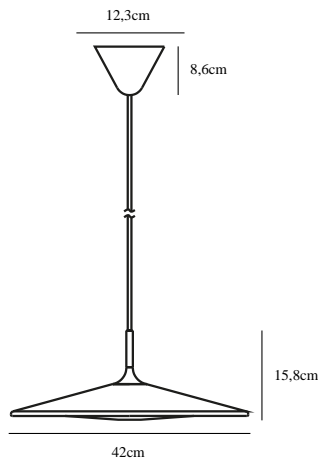

BALANCE | PENDANTS/SUSPENDED LIGHTING | nordlux®

BLACK

2010103003

Voltage (V): 230 Volt
IP degree if the fixture includes two types of IP degree: IP20
Class (Class I, Class II, Class III): Class 2 (Double isolated)
Lampholder type (eg, E27/E14, etc): LED Module
Dimmerable: True

Primary material: Metal
Secondary material: Acrylic
Color of the cable: Black
Length of the cable (cm): 200
Is the cable replaceable: False

Color: Black
Shade Diameter (cm): 42
Shade Height (cm): 15.8
EAN: 5704924001277
TUN: 2100496
Item Number: 2010103003
Pcs Per Master Carton: 3

Sales Box Height (cm): 44
Sales Box Width(cm): 15
Sales Box Depth (cm): 44
Sales Box Volume m³ : 0.029
Net weight of the luminaire (kg): 2

Useful Lumen (lm): 1700
Color Temperature (K): 2700
Ra-value : 80
Lifetime (h): 30000
Spread Angle (°) (beam angle of luminaire): 120
Candela (cd) (for directional lamp only): 0
Energy Class: F

The balance pendant has a slim design, so it does not cut the visibility or take up any unnecessary space in the room. The large illuminating surface provides a good downward light which is advantageous above the dining, kitchen or coffee table.