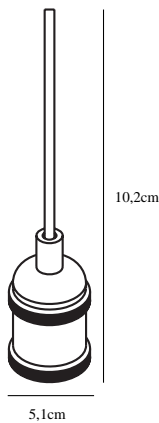

AVRA | PENDANTS/SUSPENDED LIGHTING | COPPER

nordlux®

84800030

Voltage (V): 230 Volt
IP degree if the fixture includes
two types of IP degree: IP20
Maximum compatible bulb
wattage (W): 60W
Class (Class I, Class II, Class III):
Class 2 (Double isolated)
Lampholder type (eg, E27/E14,
etc): E27
Dimmerable: Yes with compatible
bulb

Primary material: Metal
Color of the cable: Black
Length of the cable (cm): 200
Is the cable replaceable: False

Color: Copper

Height (cm): 10.2

EAN: 5701581345881

TUN: 1850661

Item Number: 84800030

Pcs Per Master Carton: 3

Sales Box Height (cm): 10

Sales Box Width(cm): 12

Sales Box Depth (cm): 15

Sales Box Volume m³ : 0.0018

Net weight of the luminaire (kg):

0.22

• Industrial style • Industrial style

A suspension pendant in patinated look from the Avra series. Avra is suitable for all interiors, and comes with a black fabric cord that provides an elegant finish on the suspension. Used without a shade with a large decorative bulb, it is ideal for many locations, including the hallway or in groups above the dining table.