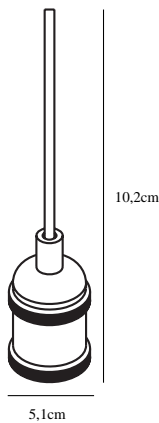

AVRA | PENDANTS/SUSPENDED LIGHTING | BRASS

nordlux®

84800025

Voltage (V): 230 Volt
IP degree if the fixture includes two types of IP degree: IP20
Maximum compatible bulb wattage (W): 60W
Class (Class I, Class II, Class III): Class 2 (Double isolated)
Lampholder type (eg, E27/E14, etc): E27
Dimmerable: Yes with compatible bulb

Primary material: Metal
Color of the cable: Black
Length of the cable (cm): 200
Is the cable replaceable: False

Color: Brass
Height (cm): 10.2
EAN: 5701581345782
TUN: 1850660
Item Number: 84800025
Pcs Per Master Carton: 3

Sales Box Height (cm): 10
Sales Box Width(cm): 12
Sales Box Depth (cm): 15
Sales Box Volume m³ : 0.0018
Net weight of the luminaire (kg): 0.22

• Industrial style • Industrial style

A suspension pendant in patinated look from the Avra series. Avra is suitable for all interiors, and comes with a black fabric cord that provides an elegant finish on the suspension. Used without a shade with a large decorative bulb, it is ideal for many locations, including the hallway or in groups above the dining table.