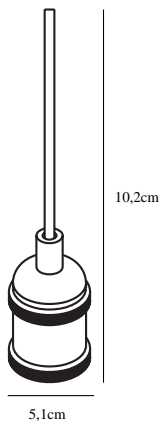

# AVRA | PENDANTS/SUSPENDED LIGHTING | BLACK/CHROME

nordlux®

84800003

Voltage (V): 230 Volt  
IP degree if the fixture includes  
two types of IP degree: IP20  
Maximum compatible bulb  
wattage (W): 60W  
Class (Class I, Class II, Class III):  
Class 2 (Double isolated)  
Lampholder type (eg, E27/E14,  
etc): E27  
Dimmerable: Yes with compatible  
bulb

Primary material: Metal  
Color of the cable: Black  
Length of the cable (cm): 200  
Is the cable replaceable: False

Color: Black/Chrome  
Height (cm): 10.2  
EAN: 5701581345683  
TUN: 1850659  
Item Number: 84800003  
Pcs Per Master Carton: 3

Sales Box Height (cm): 10  
Sales Box Width(cm): 12  
Sales Box Depth (cm): 15  
Sales Box Volume m<sup>3</sup> : 0.0018  
Net weight of the luminaire (kg):  
0.22

• Industrial style • Industrial style