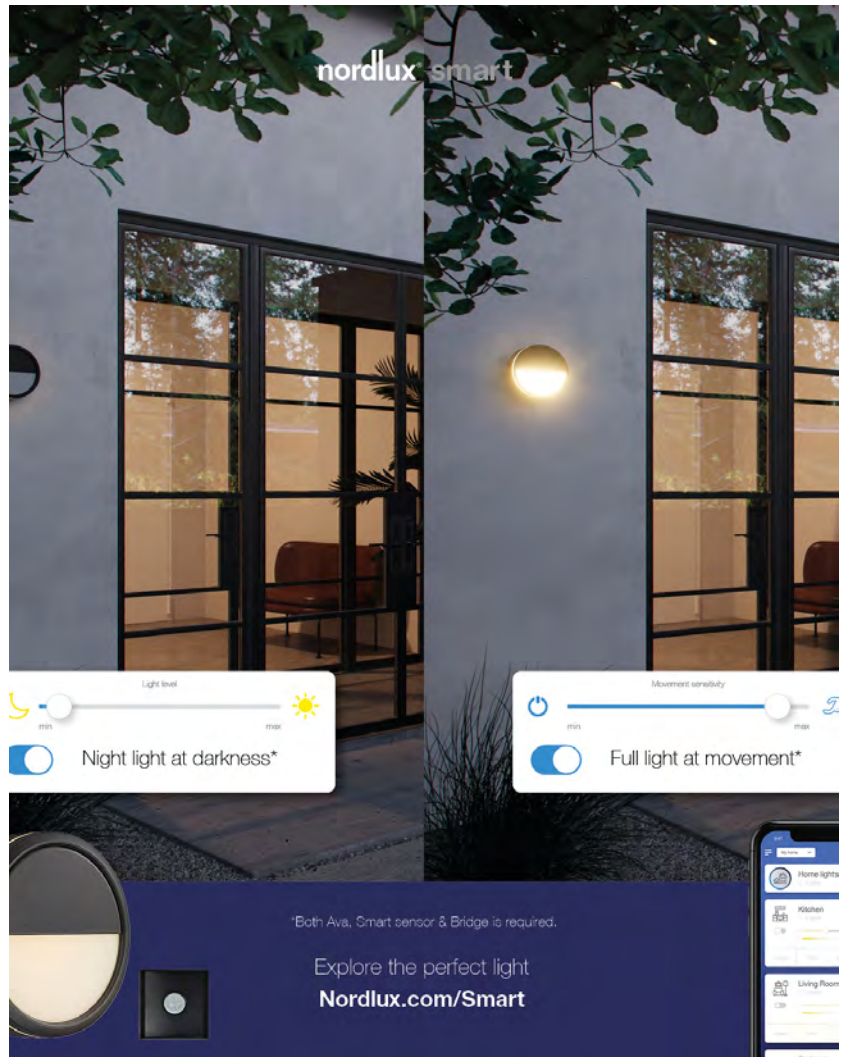

SMART LIGHT | CEILING LIGHTING | GREY

2019016010

nordlux®

Voltage (V): 230 Volt
IP degree if the fixture includes
two types of IP degree: IP54
Class (Class I, Class II, Class III):
Class 1 (Earth contact)
Lampholder type (eg, E27/E14,
etc): LED Module

Sales Box Width(cm): 12
Sales Box Depth (cm): 23.5
Sales Box Volume m³ : 0.0066
Net weight of the luminaire (kg):
1.05

Useful Lumen (lm): 600
Color Temperature (K): 2700
Ra-value : 80
Lifetime (h): 30000
Spread Angle (°) (beam angle of
luminaire): 159.2
Candela (cd) (for directional
lamp only): 0
Energy Class: D

- Ultra-slim ceiling panel light • Bluetooth connection to Nordlux SmartLight
- Adjustable kelvin and lumen output • Dual light LED

Oja is an ultra slim ceiling panel light in a modern and simple design that is very easy to install and can be connected to Nordlux Smart Light using Bluetooth. With your chosen device you will have the ability to change the light from a warm white to a cool white.

With the minimalistic shape and high degree of protection, Ava in grey is applicable both inside and outside.