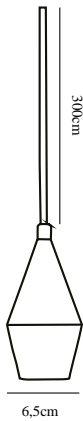

# AUD | PENDANTS/SUSPENDED LIGHTING | BLACK nordlux®

45643003

Voltage (V): 230 Volt  
IP degree if the fixture includes two types of IP degree: IP20  
Maximum compatible bulb wattage (W): 60W  
Class (Class I, Class II, Class III): Class 2 (Double isolated)  
Lampholder type (eg, E27/E14, etc): E27  
Dimmerable: Yes with compatible bulb

Primary material: Metal  
Color of the cable: Black  
Length of the cable (cm): 300  
Is the cable replaceable: False

Color: Black  
Height (cm): 11.9  
EAN: 5701581367982  
TUN: 1902337  
Item Number: 45643003  
Pcs Per Master Carton: 3

Sales Box Height (cm): 10  
Sales Box Width(cm): 10  
Sales Box Depth (cm): 15  
Sales Box Volume m<sup>3</sup> : 0.0015  
Net weight of the luminaire (kg): 0.264