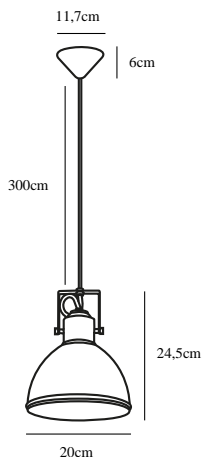

ASLAK | PENDANTS/SUSPENDED LIGHTING | BLACK

nordlux®

46553003

Voltage (V): 230 Volt
IP degree if the fixture includes two types of IP degree: IP20
Maximum compatible bulb wattage (W): 40W
Class (Class I, Class II, Class III): Class 2 (Double isolated)
Lampholder type (eg, E27/E14, etc): E27
Dimmerable: Yes with compatible bulb

Primary material: Metal
Color of the cable: Black
Length of the cable (cm): 300
Is the cable replaceable: False

Color: Black
Shade Diameter (cm): 20
Shade Height (cm): 24.5
EAN: 5701581406681
TUN: 1975325
Item Number: 46553003
Pcs Per Master Carton: 3

Sales Box Height (cm): 28
Sales Box Width(cm): 21
Sales Box Depth (cm): 21
Sales Box Volume m³ : 0.0123
Net weight of the luminaire (kg): 0.5

• Industrial style

The Aslak series has a style that is both modern and industrial, arising from the shape, the assembly and the aesthetic details. Aslak has a pleasant light-emitting surface that offers an effective and beautiful light - perfect for rooms that need good lighting that can be directed.