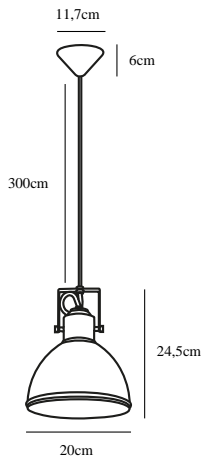

ASLAK | PENDANTS/SUSPENDED LIGHTING | WHITE

nordlux®

46553001

Voltage (V): 230 Volt
IP degree if the fixture includes two types of IP degree: IP20
Maximum compatible bulb wattage (W): 40W
Class (Class I, Class II, Class III): Class 2 (Double isolated)
Lampholder type (eg, E27/E14, etc): E27
Dimmerable: Yes with compatible bulb

Primary material: Metal
Color of the cable: White
Length of the cable (cm): 300
Is the cable replaceable: False

Color: White
Shade Diameter (cm): 20
Shade Height (cm): 24.5
EAN: 5701581406582
TUN: 1975324
Item Number: 46553001
Pcs Per Master Carton: 3

Sales Box Height (cm): 28
Sales Box Width(cm): 21
Sales Box Depth (cm): 21
Sales Box Volume m³ : 0.0123
Net weight of the luminaire (kg): 0.5

• Industrial style

The Aslak series has a style that is both modern and industrial, arising from the shape, the assembly and the aesthetic details. Aslak has a pleasant light-emitting surface that offers an effective and beautiful light - perfect for rooms that need good lighting that can be directed.