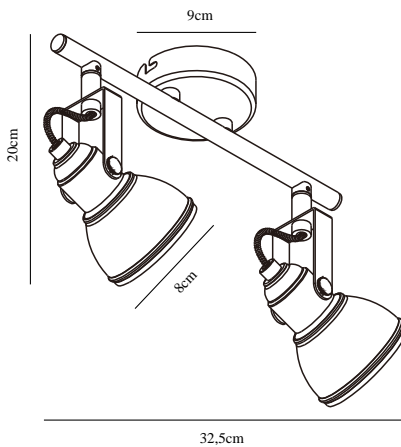

ASLAK 2-SPOT | SPOTS | BLACK

45730103

nordlux®

Voltage (V): 230 Volt
IP degree if the fixture includes two types of IP degree: IP20
Maximum compatible bulb wattage (W): 35W
Class (Class I, Class II, Class III): Class 2 (Double isolated)
Lampholder type (eg, E27/E14, etc): GU10
Dimmerable: Yes with compatible bulb

Color: Black
Shade Diameter (cm): 8
Length (cm): 32.5
Projection (cm): 20
EAN: 5701581369184
TUN: 1902456
Item Number: 45730103
Pcs Per Master Carton: 3

Sales Box Height (cm): 11
Sales Box Width(cm): 19
Sales Box Depth (cm): 35
Sales Box Volume m³ : 0.0073
Net weight of the luminaire (kg): 0.54