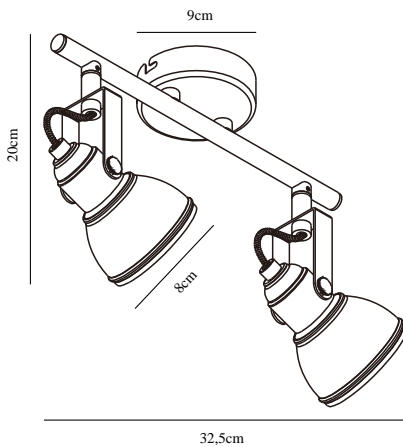

ASLAK 2-SPOT | SPOTS | WHITE

45730101

nordlux®

Voltage (V): 230 Volt
IP degree if the fixture includes
two types of IP degree: IP20
Maximum compatible bulb
wattage (W): 35W
Class (Class I, Class II, Class III):
Class 2 (Double isolated)
Lampholder type (eg, E27/E14,
etc): GU10
Dimmerable: Yes with compatible
bulb

Color: White

Shade Diameter (cm): 8
Lenght (cm): 32.5
Projection (cm): 20

EAN: 5701581369085
TUN: 1902453
Item Number: 45730101
Pcs Per Master Carton: 3

Sales Box Height (cm): 19
Sales Box Width(cm): 11
Sales Box Depth (cm): 35
Sales Box Volume m³ : 0.0073
Net weight of the luminaire (kg):
0.54