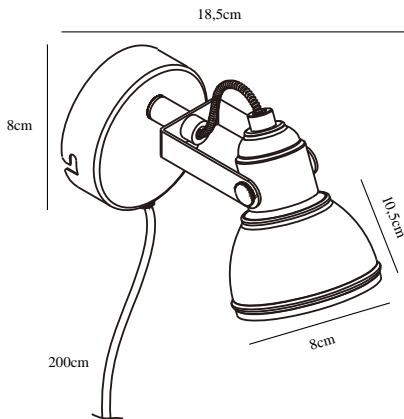

ASLAK | WALL LIGHTING | WHITE

45721001

nordlux®

Voltage (V): 230 Volt
IP degree if the fixture includes two types of IP degree: IP20
Maximum compatible bulb wattage (W): 35W
Class (Class I, Class II, Class III): Class 2 (Double isolated)
Lampholder type (eg, E27/E14, etc): GU10
Dimmerable: Yes with compatible bulb
Switch placement: On the cable

Primary material: Metal
Color of the cable: White
Length of the cable (cm): 200
Is the cable replaceable: True

Color: White
Height (cm): 10.5
Shade Diameter (cm): 8
Projection (cm): 18.5

EAN: 5701581368880
TUN: 1902409
Item Number: 45721001
Pcs Per Master Carton: 3

Sales Box Height (cm): 15
Sales Box Width(cm): 24
Sales Box Depth (cm): 24
Sales Box Volume m³ : 0.0086
Net weight of the luminaire (kg): 0.35

• Industrial style • Industrial style

The Aslak series has a style that is both modern and industrial, arising from the shape, the assembly and the aesthetic details. Aslak has a pleasant light-emitting surface that offers an effective and beautiful light - perfect for rooms that need good lighting that can be directed.