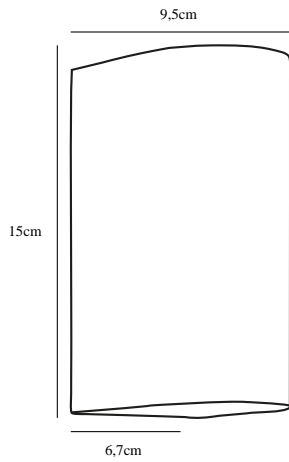

# ASBOL ROUND | WALL LIGHTING | GREY

84971010

nordlux®

Voltage (V): 230 Volt  
IP degree if the fixture includes  
two types of IP degree: IP44  
Class (Class I, Class II, Class III):  
Class 1 (Earth contact)  
Lampholder type (eg, E27/E14,  
etc): LED Module  
Parallel connection possible?:  
True

Primary material: Aluminium  
Secondary material: Glass  
Color of the Glass: Clear

Color: Grey  
Height (cm): 15  
Width (cm): 6.7  
Projection (cm): 9.5  
EAN: 5704924000768  
TUN: 2085861  
Item Number: 84971010  
Pcs Per Master Carton: 6

Sales Box Height (cm): 16  
Sales Box Width(cm): 15.5  
Sales Box Depth (cm): 8.8  
Sales Box Volume m<sup>3</sup> : 0.0022  
Net weight of the luminaire (kg):  
1.05

Useful Lumen (lm): 150  
Color Temperature (K): 3000  
Ra-value : 80  
Lifetime (h): 20000  
Spread Angle (°) (beam angle of  
luminaire): 120  
Candela (cd) (for directional  
lamp only): 0  
Energy Class: F