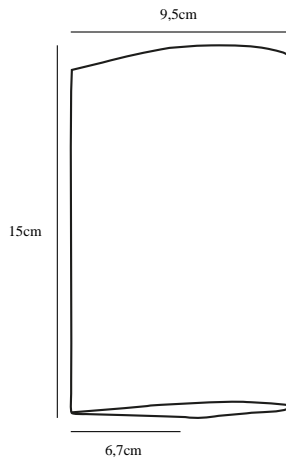

ASBOL ROUND | WALL LIGHTING | BLACK

84971003

nordlux®

Voltage (V): 230 Volt
IP degree if the fixture includes
two types of IP degree: IP44
Class (Class I, Class II, Class III):
Class 1 (Earth contact)
Lampholder type (eg, E27/E14,
etc): LED Module
Parallel connection possible?:
True

Primary material: Aluminium
Secondary material: Glass
Color of the Glass: Clear

Color: Black
Height (cm): 15
Width (cm): 6.7
Projection (cm): 9.5
EAN: 5701581401389
TUN: 1976422
Item Number: 84971003
Pcs Per Master Carton: 6

Sales Box Height (cm): 16
Sales Box Width(cm): 15.5
Sales Box Depth (cm): 8.8
Sales Box Volume m³ : 0.0022
Net weight of the luminaire (kg):
1.05

Useful Lumen (lm): 150
Color Temperature (K): 3000
Ra-value : 80
Lifetime (h): 20000
Spread Angle (°) (beam angle of
luminaire): 120
Candela (cd) (for directional
lamp only): 0
Energy Class: F