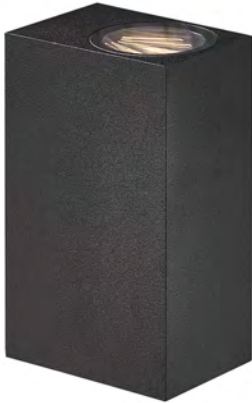

ASBOL KUBI | WALL LIGHTING | BLACK

2019071003

nordlux®

Voltage (V): 230 Volt
IP degree if the fixture includes
two types of IP degree: IP44
Class (Class I, Class II, Class III):
Class 1 (Earth contact)
Lampholder type (eg, E27/E14,
etc): LED Module
Parallel connection possible?:
True

Primary material: Aluminium
Secondary material: Glass
Color of the Glass: Clear

Color: Black
Height (cm): 15
Width (cm): 6.7
Projection (cm): 9.5

EAN: 5704924000652
TUN: 2085850
Item Number: 2019071003
Pcs Per Master Carton: 6

Sales Box Height (cm): 15.5
Sales Box Width(cm): 7.2
Sales Box Depth (cm): 9.7
Sales Box Volume m³ : 0.0011
Net weight of the luminaire (kg):
0.95

Useful Lumen (lm): 150
Color Temperature (K): 3000
Ra-value : 80
Lifetime (h): 20000
Spread Angle (°) (beam angle of
luminaire): 120
Candela (cd) (for directional
lamp only): 0
Energy Class: F

- 3 light effects included • High 2x370 lumen output
- 5 year LED guarantee • 3 light effects included

Asbol Kubi is a minimalistic wall lamp with an elegant cubic shape for indoor and outdoor use. The lamp provides both upward and downward light, and simultaneously you can design your own light by using the three included light patterns. Asbol has integrated LED and can be connected in parallel, making the lamp extremely functional.

Asbol kubi is made of black lacquered aluminum and has many applications. Welcome your guests with a beautiful light at the front door or driveway or place it indoors in the hallway or bathroom.