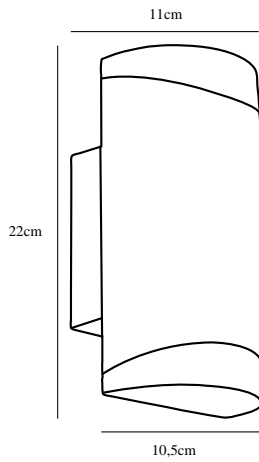

ARN DOUBLE | WALL LIGHTING | BLACK

45481003

nordlux®

Voltage (V): 230 Volt
IP degree if the fixture includes
two types of IP degree: IP44
Maximum compatible bulb
wattage (W): 2X28W
Class (Class I, Class II, Class III):
Class 1 (Earth contact)
Lampholder type (eg, E27/E14,
etc): GU10
Parallel connection possible?:
True

Color: Black
Height (cm): 22.5
Width (cm): 10.5
Projection (cm): 11
EAN: 5701581363786
TUN: 1896578
Item Number: 45481003

Pcs Per Master Carton: 3
Sales Box Height (cm): 12
Sales Box Width(cm): 12
Sales Box Depth (cm): 24
Sales Box Volume m³ : 0.0035
Net weight of the luminaire (kg):
0.67

Primary material: Aluminium
Secondary material: Plastic
Color of the Glass: Clear

• Build-in parallel connection

Nordlux Arn is a double wall light crafted in a modern and stylish design. The wall light is ideal for illumination for driveways, garages or entrances.