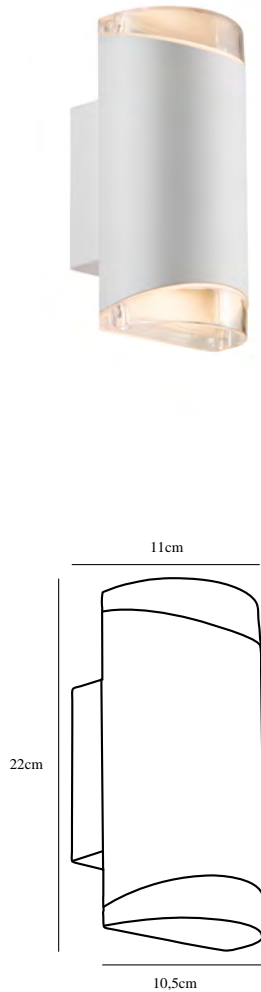

ARN DOUBLE | WALL LIGHTING | WHITE

45481001

nordlux®

Voltage (V): 230 Volt
IP degree if the fixture includes two types of IP degree: IP44
Maximum compatible bulb wattage (W): 2X28W
Class (Class I, Class II, Class III): Class 1 (Earth contact)
Lampholder type (eg, E27/E14, etc): GU10
Parallel connection possible?: True

Primary material: Aluminium
Secondary material: Plastic
Color of the Glass: Clear

Color: White
Height (cm): 22.5
Width (cm): 10.5
Projection (cm): 11
EAN: 5701581388680
TUN: 1920429
Item Number: 45481001

Pcs Per Master Carton: 3
Sales Box Height (cm): 12
Sales Box Width(cm): 12
Sales Box Depth (cm): 24
Sales Box Volume m³ : 0.0035
Net weight of the luminaire (kg): 0.67

• Build-in parallel connection

Nordlux Arn is a double wall light crafted in a modern and stylish design. The wall light is ideal for illumination for driveways, garages or entrances.