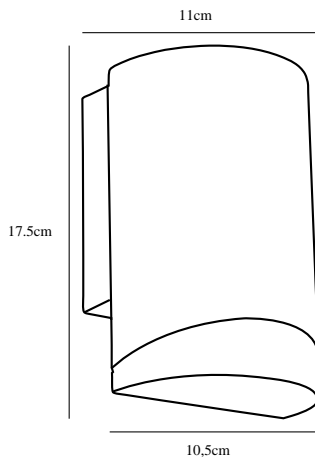

ARN SINGLE | WALL LIGHTING | BLACK

45471003

nordlux®

Voltage (V): 230 Volt
IP degree if the fixture includes
two types of IP degree: IP44
Maximum compatible bulb
wattage (W): 28W
Class (Class I, Class II, Class III):
Class 1 (Earth contact)
Lampholder type (eg, E27/E14,
etc): GU10
Parallel connection possible?:
True

Color: Black
Height (cm): 17.5
Width (cm): 10.5
Projection (cm): 11
EAN: 5701581363687
TUN: 1896577
Item Number: 45471003

Pcs Per Master Carton: 3
Sales Box Height (cm): 12
Sales Box Width(cm): 12
Sales Box Depth (cm): 19
Sales Box Volume m³ : 0.0027
Net weight of the luminaire (kg):
0.55