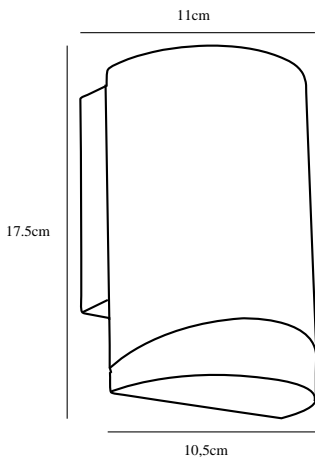

# ARN SINGLE | WALL LIGHTING | WHITE

45471001

nordlux®

Voltage (V): 230 Volt  
IP degree if the fixture includes two types of IP degree: IP44  
Maximum compatible bulb wattage (W): 28W  
Class (Class I, Class II, Class III): Class 1 (Earth contact)  
Lampholder type (eg, E27/E14, etc): GU10  
Parallel connection possible?: True

Primary material: Aluminium  
Secondary material: Plastic  
Color of the Glass: Clear

Color: White  
Height (cm): 17.5  
Width (cm): 10.5  
Projection (cm): 11  
EAN: 5701581388581  
TUN: 1920428  
Item Number: 45471001

Pcs Per Master Carton: 3  
Sales Box Height (cm): 12  
Sales Box Width(cm): 12  
Sales Box Depth (cm): 19  
Sales Box Volume m<sup>3</sup> : 0.0027  
Net weight of the luminaire (kg): 0.55