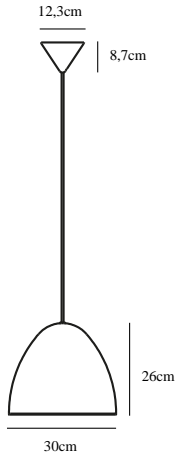

ALEXANDER 30 | PENDANTS/SUSPENDED LIGHTING | BLACK

48673003

nordlux®

Voltage (V): 230 Volt
IP degree if the fixture includes two types of IP degree: IP20
Maximum compatible bulb wattage (W): 40W
Class (Class I, Class II, Class III): Class 2 (Double isolated)
Lampholder type (eg, E27/E14, etc): E27
Dimmerable: Yes with compatible bulb

Primary material: Metal
Secondary material: Plastic
Color of the cable: Black
Length of the cable (cm): 200
Is the cable replaceable: False

Color: Black
Shade Diameter (cm): 30
Shade Height (cm): 26
EAN: 5701581459984
TUN: 2042340
Item Number: 48673003
Pcs Per Master Carton: 3

Sales Box Height (cm): 30
Sales Box Width(cm): 31.5
Sales Box Depth (cm): 31.5
Sales Box Volume m³ : 0.0298
Net weight of the luminaire (kg): 1.1

• Contemporary and simple style

Alexander is a modern lamp in a timeless design. The shiny metal details combined with the silky matte surface make the lamp highly decorative and along with the round metal screen, which provides a great downward light, design and functionality are balanced in the most wonderful of ways.