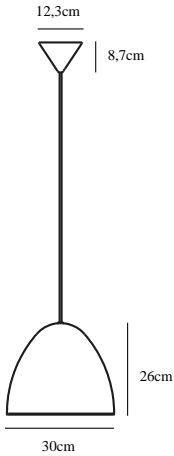

# ALEXANDER 30 | PENDANTS/SUSPENDED LIGHTING | WHITE

48673001

Voltage (V): 230 Volt  
IP degree if the fixture includes two types of IP degree: IP20  
Maximum compatible bulb wattage (W): 40W  
Class (Class I, Class II, Class III): Class 2 (Double isolated)  
Lampholder type (eg, E27/E14, etc): E27  
Dimmerable: Yes with compatible bulb

Primary material: Metal  
Secondary material: Plastic  
Color of the cable: White  
Length of the cable (cm): 200  
Is the cable replaceable: False

Color: White  
Shade Diameter (cm): 30  
Shade Height (cm): 26  
EAN: 5701581459885  
TUN: 2042339  
Item Number: 48673001  
Pcs Per Master Carton: 3

Sales Box Height (cm): 30  
Sales Box Width(cm): 31.5  
Sales Box Depth (cm): 31.5  
Sales Box Volume m<sup>3</sup> : 0.0298  
Net weight of the luminaire (kg): 1.1

• Contemporary and simple style

Alexander is a modern lamp in a timeless design. The shiny metal details combined with the silky matte surface make the lamp highly decorative and along with the round metal screen, which provides a great downward light, design and functionality are balanced in the most wonderful of ways.