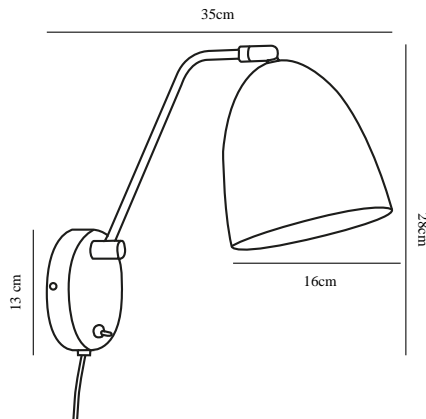

ALEXANDER 16 | WALL LIGHTING | BLACK

48621003

nordlux®

Voltage (V): 230 Volt
IP degree if the fixture includes two types of IP degree: IP20
Maximum compatible bulb wattage (W): 15W
Class (Class I, Class II, Class III): Class 2 (Double isolated)
Lampholder type (eg, E27/E14, etc): E27
Dimmerable: Yes with compatible bulb
Switch placement: On wall base

Color: Black
Height (cm): 30
Shade Diameter (cm): 16
Projection (cm): 37
Tilt Angle (°): 30
EAN: 5701581459380
TUN: 2042334
Item Number: 48621003
Pcs Per Master Carton: 2

Sales Box Height (cm): 32
Sales Box Width(cm): 32
Sales Box Depth (cm): 16
Sales Box Volume m³ : 0.0164
Net weight of the luminaire (kg): 0.7

Primary material: Metal
Secondary material: Plastic
Color of the cable: Black
Length of the cable (cm): 150
Is the cable replaceable: True

• Contemporary and simple style

Alexander is a modern lamp in a timeless design. The shiny metal details combined with the silky matte surface make the lamp highly decorative and along with the round metal screen, which provides a great downward light, design and functionality are balanced in the most wonderful of ways.