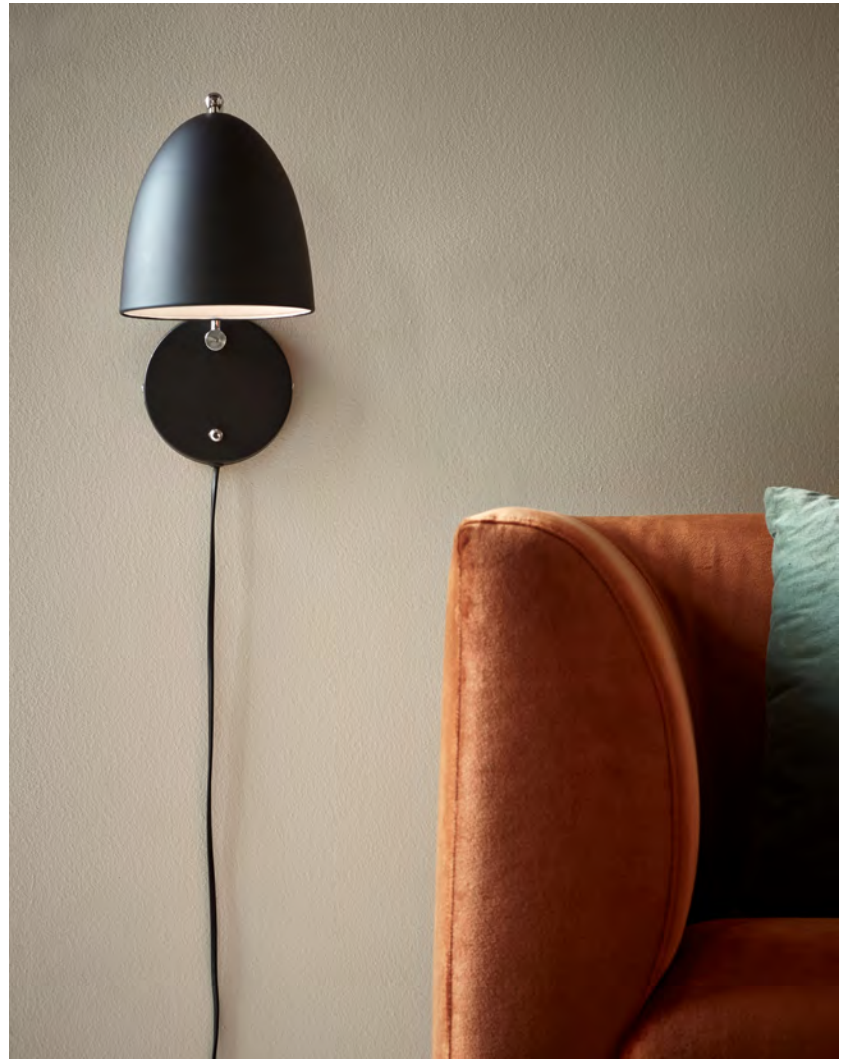

ALEXANDER 16 | WALL LIGHTING | BLACK

48621003

nordlux®

Voltage (V): 230 Volt
IP degree if the fixture includes two types of IP degree: IP20
Maximum compatible bulb wattage (W): 15W
Class (Class I, Class II, Class III): Class 2 (Double isolated)
Lampholder type (eg, E27/E14, etc): E27
Dimmerable: Yes with compatible bulb
Switch placement: On wall base

Color: Black
Height (cm): 30
Shade Diameter (cm): 16
Projection (cm): 37
Tilt Angle (°): 30
EAN: 5701581459380
TUN: 2042334
Item Number: 48621003
Pcs Per Master Carton: 2

Sales Box Height (cm): 32
Sales Box Width(cm): 32
Sales Box Depth (cm): 16
Sales Box Volume m³ : 0.0164
Net weight of the luminaire (kg): 0.7

Primary material: Metal
Secondary material: Plastic
Color of the cable: Black
Length of the cable (cm): 150
Is the cable replaceable: True

• Contemporary and simple style

Alexander is a modern lamp in a timeless design. The shiny metal details combined with the silky matte surface make the lamp highly decorative and along with the round metal screen, which provides a great downward light, design and functionality are balanced in the most wonderful of ways.

The functionality has been carefully considered with an adjustable screen and an on/off switch which has been integrated superbly into the design.