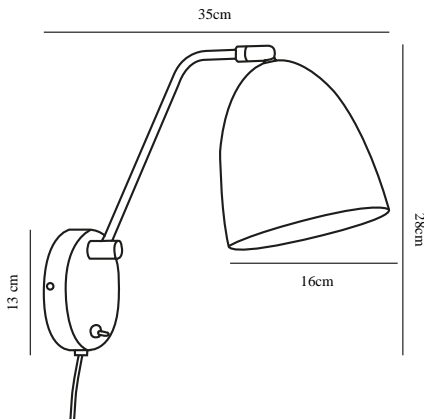

# ALEXANDER 16 | WALL LIGHTING | WHITE

48621001

nordlux®

Voltage (V): 230 Volt  
IP degree if the fixture includes two types of IP degree: IP20  
Maximum compatible bulb wattage (W): 15W  
Class (Class I, Class II, Class III): Class 2 (Double isolated)  
Lampholder type (eg, E27/E14, etc): E27  
Dimmerable: Yes with compatible bulb  
Switch placement: On wall base

Color: White  
Height (cm): 30  
Shade Diameter (cm): 16  
Projection (cm): 37  
Tilt Angle (°): 30  
EAN: 5701581459281  
TUN: 2042333  
Item Number: 48621001  
Pcs Per Master Carton: 2

Sales Box Height (cm): 32  
Sales Box Width(cm): 32  
Sales Box Depth (cm): 16  
Sales Box Volume m<sup>3</sup> : 0.0164  
Net weight of the luminaire (kg): 0.7

Primary material: Metal  
Secondary material: Plastic  
Color of the cable: White  
Length of the cable (cm): 150  
Is the cable replaceable: True