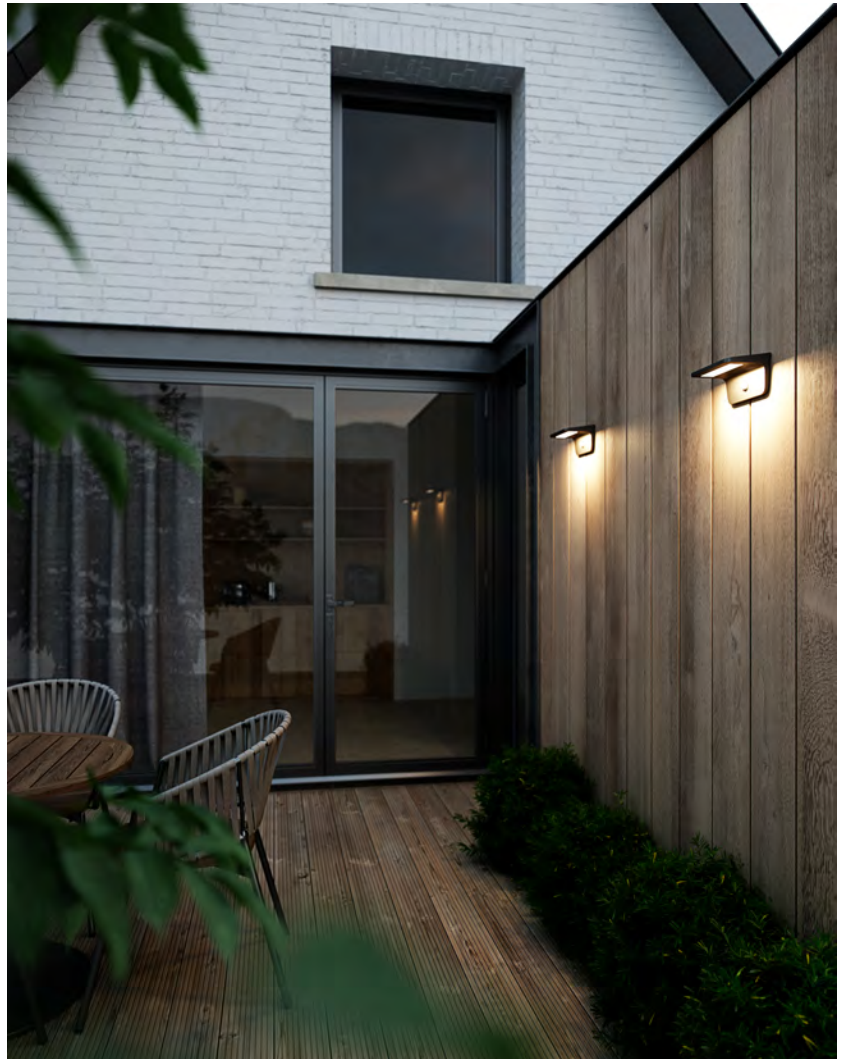

AGENA | WALL LIGHTING

2118221003

nordlux®

IP degree if the fixture includes
two types of IP degree: IP44
Class (Class I, Class II, Class III):
Class 3 (12V)
Lampholder type (eg, E27/E14,
etc): SolarLed

Primary material: Plastic
Secondary material: Plastic

Height (cm): 9
Lenght (cm): 22
Projection (cm): 12.7
EAN: 5704924004964
TUN: 2140656
Item Number: 2118221003
Pcs Per Master Carton: 3
Sales Box Height (cm): 13.5

Sales Box Width(cm): 10
Sales Box Depth (cm): 22.5
Sales Box Volume m³ : 0.003
Net weight of the luminaire (kg):
0.42

Agena is a cordless, solar powered wall lamp in a modern and minimalist design. It is charged by sunlight during the day, and turns on automatically when detecting motion. The downwards facing light is perfect for illuminating your main entrance, driveway or other areas with a lot of traffic. Easy installation with no cables needed. Nordlux offers a 5-year LED guarantee.