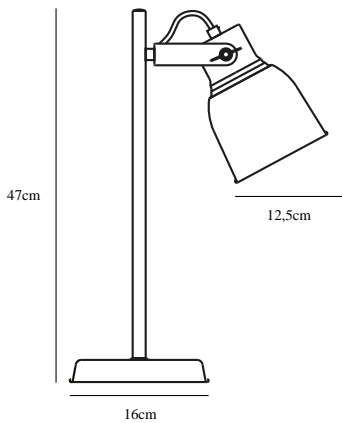

ADRIAN E27 | TABLE LIGHTING | BLACK

48815003

nordlux®

Voltage (V): 230 Volt
IP degree if the fixture includes two types of IP degree: IP20
Maximum compatible bulb wattage (W): 25W
Class (Class I, Class II, Class III): Class 2 (Double isolated)
Lampholder type (eg, E27/E14, etc): E27
Dimmerable: Yes with compatible bulb
Switch placement: On the cable

Is the cable replaceable: False
Color: Black

Height (cm): 47
Tube Diameter (cm): 1.5
Shade Diameter (cm): 12.5
Base Dimention (cm): 16
Tilt Angle (°): 180

EAN: 5701581462380
TUN: 2042364
Item Number: 48815003

Pcs Per Master Carton: 3
Sales Box Height (cm): 48
Sales Box Width(cm): 21
Sales Box Depth (cm): 16.5
Sales Box Volume m³ : 0.02
Net weight of the luminiare (kg): 1.4

Primary material: Metal
Secondary material: Plastic
Color of the cable: Black/White
Length of the cable (cm): 150
Surface material of the cable: Textile