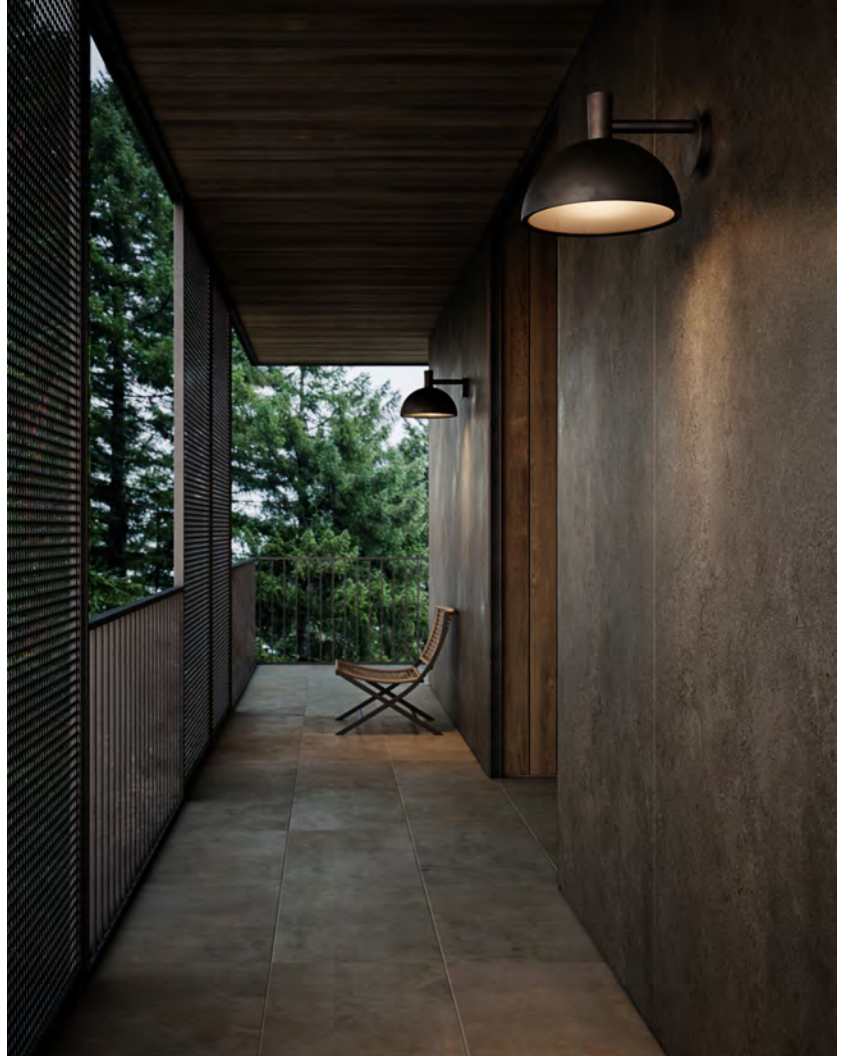

ARKI 35 | WALL LIGHTING | BLACK

2118111003

nordlux®

Voltage (V): 230 Volt
IP degree if the fixture includes two types of IP degree: IP54
Maximum compatible bulb wattage (W): 20W
Class (Class I, Class II, Class III): Class 1 (Earth contact)
Lampholder type (eg, E27/E14, etc): E27
Parallel connection possible?: True

Color: Black
Height (cm): 27.6
Shade Diameter (cm): 35
Base Dimension (cm): 11.6
Projection (cm): 40.7
EAN: 5704924004667
TUN: 2140624
Item Number: 2118111003

Pcs Per Master Carton: 2
Sales Box Height (cm): 41
Sales Box Width(cm): 28.6
Sales Box Depth (cm): 36
Sales Box Volume m³ : 0.0422
Net weight of the luminaire (kg): 2.67

Primary material: Metal
Secondary material: Plastic

- Oversize architectural luminaire • Well suited for Nordlux Smart Bulb
- Oversize architectural luminaire

The Arki series by Danish designer Bønnelycke MDD is characterised by its beautiful dome-like shade and minimalist, clean lines inspired by the classic architect lamp. The oversize shade adds a grandiose and spectacular quality to your house façade. Arki beautifully balances simplicity with sophistication while emitting the perfect light for your entrance, driveway, terrace or other outdoor space.