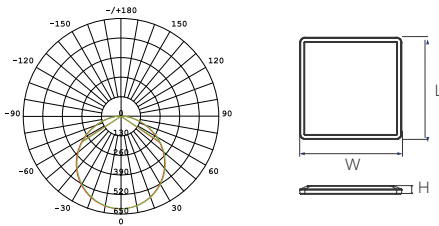

Features

- Five-Colour
- Low profile
- Edge-lit
- Opal diffuser

Applications

Residential, Hallways, Stairwells,
Porches, Wall & Ceilings, Bathrooms

Warranty

5 years

Product Data

Order Code	Wattage	CCT	Lumen Output	Beam Angle	Size (LxWxH)mm	Weight (kg)
181009	17W	3K / 4K / 5K / 5.7K / 6.5K	1550 / 1700Lm	120°	294x294x23	0.71
181009BK	17W	3K / 4K / 5K / 5.7K / 6.5K	1550 / 1700Lm	120°	294x294x23	0.73

[1] Operating temperature: -20°C~+40°C

[2] Voltage: 220-240V

[3] PF: 0.9

[4] Inrush current Ipeak 0.5 (A), Inrush current Twidth 0.98 (uS)

[5] Earth leakage current <0.7mA