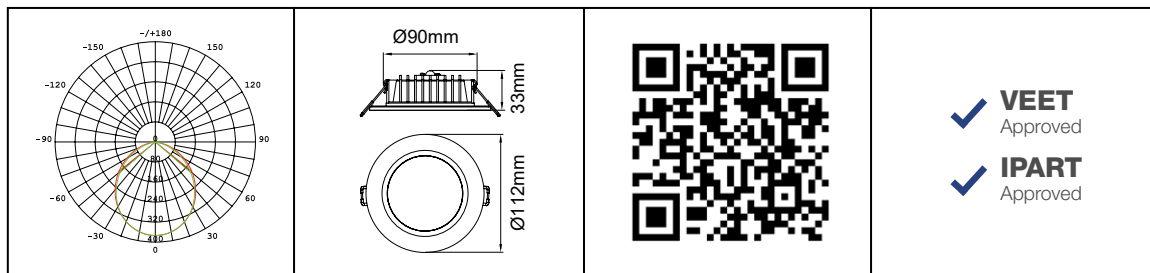

SUMMARY

The TriValite is a high performing low-profile downlight ideal for commercial and residential applications. Engineered to deliver high lumen efficacy, this downlight features Tri-Colour Selectable technology, giving installers a choice of 3 colour temperatures within 1 fitting for individual preference or application requirements. Incorporating a remote dimmable driver, the TriValite is rated to IC-4 allowing it to be safely installed under ceiling insulation.

PRODUCT DATA

Order Code	172083BK
Voltage	220-240V
Wattage	8W
Lumen Output 3K	750Lm
Lumen Output 4K & 5.7K	800Lm
CCT	Tri-Colour Selectable - 3K / 4K / 5.7K
IP Rating	IP54
IC Rating	IC-4
Beam Angle	100°
Light Source	SMD Chips
Driver	Remote
Dimmable	Yes. Leading or Trailing Edge, Universal (Refer to Dimmer Compatibility List)
Connection	1.2 flex & plug
Fitting Type	Flush
Cutout Size	Ø90mm
Construction	Polycarbonate body / opal polycarbonate diffuser
Fitting Colour	Black
PF	0.9
Net Weight (kg)	0.24
Lifetime L70B50	35,000 hours
Warranty	5 years