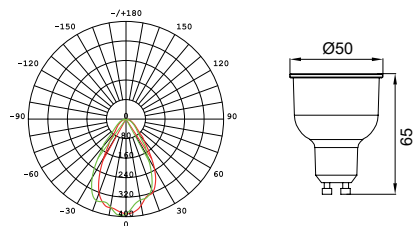

## Product Data

| Order Code | Part No. | Wattage | CCT        | Lumen Output | Beam Angle | Cap  | Lifetime L70B50 | Weight (kg) |
|------------|----------|---------|------------|--------------|------------|------|-----------------|-------------|
| 144001     | 144001   | 6W      | 3K/4K/6.5K | 520Lm        | 60°        | GU10 | 15,000hrs       | 0.04        |