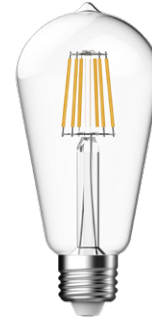

SUMMARY

The SupValue ST64 filament globe is a modern interpretation on a vintage classic. Suitable for decorative applications in commercial or residential environments, this high quality LED globe features a clear glass housing in a retro Edwardian design. Engineered to provide longevity and high lumen efficacy, the SupValue ST64 filament globe is an energy saving alternative to traditional incandescent and halogen light globes.

PRODUCT DATA

Order Code	162203
Voltage	220-240V
Wattage	7.5W
Lumen Output	810Lm
CCT	2700K
CRI Rating	Ra≥80
Beam Angle	300°
Light Source	Filament
Lens	Clear
Dimmable	No
Cap Type	E27
Construction	Glass
PF	0.5
Net Weight (kg)	0.05
Lifetime L70B50	15,000 hours
Warranty	3 years