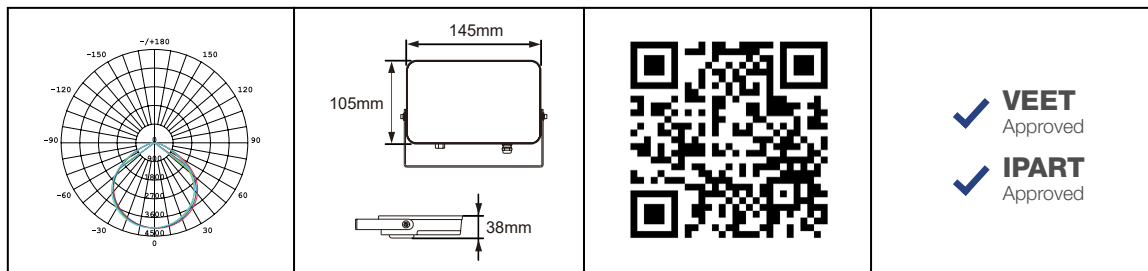

## SUMMARY

The SupValite V is a floodlight solution for residential applications. It features Five-Colour and Multi-Watt selectable technologies offering the flexibility and convenience of 5 colour temperatures and 2 wattages in 1 fitting, allowing installers to cater to a broader range of needs with fewer variants. Rated IP65 and IK08, it is perfectly suited to harsh outdoor conditions.

## PRODUCT DATA

Order Code	271000	
Voltage	220-240V	
Wattage	Multi-Watt Selectable	
	30W	20W
Lumen Output 3K	3000Lm	2000Lm
Lumen Output 4K, 5K, 5.7K & 6.5K	3000Lm	2000Lm
CCT	Five-Colour Selectable - 3K / 4K / 5K / 5.7K / 6.5K	
IP Rating	IP65	
IK Rating	IK08	
CRI Rating	Ra≥80	
Beam Angle	110°	
Light Source	SMD Chips	
Driver	Integrated	
Dimmable	No	
Connection	1.2m flex & plug	
Construction	Aluminium body / tempered etched glass diffuser	
Fitting Colour	Black	
PF	0.9	
Net Weight (kg)	0.67	
Lifetime L70B50	50,000 hours	
Warranty	5 years	