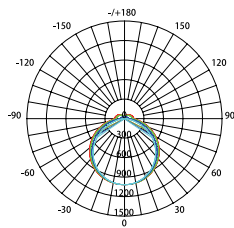

## Features

- Five-Colour
- Multi-Watt
- Opal polycarbonate diffuser
- Large 6mm terminal block

## Product Data

Order Code	Part No.	Wattage	CCT	Lumen Output	Beam Angle	Size (LxWxH)mm	Weight (kg)
211024HBK	211024HBK	10 - 40W*	3K / 4K / 5K / 5.7K / 6.5K	900 - 4000Lm**	120°	1200x80x65	1.90

[1] Operating temperature: -20°C~+50°C