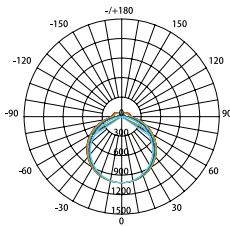

Features

- Five-Colour
- Multi-Watt
- Opal polycarbonate diffuser
- Large 6mm terminal block

Applications

Offices, Garages, Stations, Industrial,
Car Parks

Warranty

5 years

Product Data

Order Code	Wattage	CCT	Lumen Output	Beam Angle	Size (LxWxH)mm	Weight (kg)
211023H	20/14/10W	3K / 4K / 5K / 5.7K / 6.5K	1250 - 2500Lm*	120°	600x80x65	1.00
211024H	40/36/30/26/24/20/14/10W	3K / 4K / 5K / 5.7K / 6.5K	1250 - 5000Lm*	120°	1200x80x65	1.90