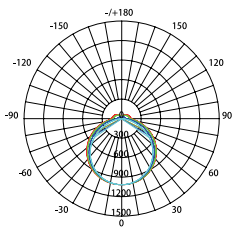

Features

- Five-Colour
- Multi-Watt
- Opal polycarbonate diffuser
- Large 6mm terminal block

Applications

Offices, Garages, Stations, Industrial,
Car Parks

Warranty

5 years

Product Data

Order Code	Wattage	CCT	Lumen Output	Beam Angle	Size (LxWxH)mm	Weight (kg)
211023HDS	20/14/10W	3K / 4K / 5K / 5.7K / 6.5K	1250 - 2500Lm*	120°	600x80x65	1.02
211024HDS	40/36/30/26/24/20/14/10W	3K / 4K / 5K / 5.7K / 6.5K	1250 - 5000Lm*	120°	1200x80x65	1.92