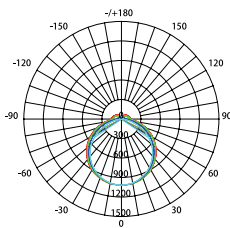

## Features

- Five-Colour
- Multi-Watt
- Opal polycarbonate diffuser
- Large 6mm terminal block
- Fully approved to AS2293 standards

## Product Data

Order Code	Wattage	CCT	Lumen Output	Beam Angle	Size (LxWxH)mm	Weight (kg)
211024HDEMS	40/36/30/26/24/20/14/10W	3K / 4K / 5K / 5.7K / 6.5K	1250 - 5000Lm*	120°	1200x80x65	2.20

[1] Operating temperature: -20°C~+50°C

[2] Voltage: 220-240V

[3] PF: 0.9

[4] \*@3K = 110Lm/W

[5] \*@≥4K = 125Lm/W

Luminaire Classifications	Maximum Spacings (M)															
	Mounting Height (M)															
	2.1	2.4	2.7	3	3.3	3.6	4	4.5	5	6	7	8	9	10	15	
C0-C180	D63	18.0	18.7	19.4	20.1	20.7	21.2	21.8	22.5	23.2	24.2	24.9	25.4	25.7	25.9	23.7
C90-C270	D32	16.7	17.4	18.0	18.6	19.1	19.6	20.1	20.8	21.3	22.1	22.7	23.0	23.1	23.1	19.4