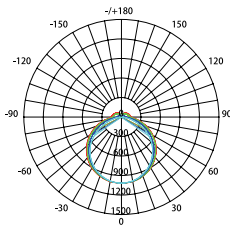

Product Data

Order Code	Wattage	CCT	Lumen Output	Beam Angle	Size (LxWxH)mm	Weight (kg)
211024HEM	40/36/30/26/24/20/14/10W	3K / 4K / 5K / 5.7K / 6.5K	1250 - 5000Lm*	120°	1200x80x65	2.18

[1] Operating temperature: -20°C~+50°C

[2] Voltage: 220-240V

[3] PF: 0.9

[4] *@3K = 110Lm/W

[5] *@≥4K = 125Lm/W

Luminaire Classifications	Maximum Spacings (M)															
	Mounting Height (M)															
	2.1	2.4	2.7	3	3.3	3.6	4	4.5	5	6	7	8	9	10	15	
C0-C180	D63	18.0	18.7	19.4	20.1	20.7	21.2	21.8	22.5	23.2	24.2	24.9	25.4	25.7	25.9	23.7
C90-C270	D32	16.7	17.4	18.0	18.6	19.1	19.6	20.1	20.8	21.3	22.1	22.7	23.0	23.1	23.1	19.4