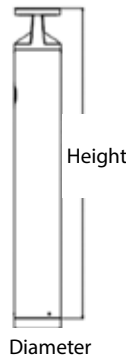

**Dimming Options**

- Dim 0-10V
- DALI Option – MTO

**Includes**

- Rag-bolt assembly

**Applications**

- Pathways, walkways, area lighting, security, entryways, perimeter lighting, landscaping

**Product Data**

Order Code	Wattage	CCT	Lumen Output	Beam Angle	PF	Dimensions (mm)	Lifetime L70B50
491000	22W/16W/12W	3000K/4000K/5000K	Up to 3080Lm	Type 5	0.9	H1067xD160	50000h
491001	15W/10W/5W	3000K/4000K/5000K	Up to 2100Lm	Type 5	0.9	H608xD160	50000h