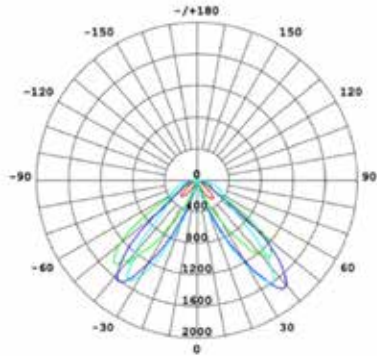

Features

- Versatile colour and brightness control with Tri-colour and multi-watt technology to effortlessly fine-tune your lighting experience
- Experience exceptional illumination with high efficacy, achieving up to 140Lm/W
- Polycarbonate lens with die-cast aluminium head and base, and extruded aluminium body
- Impressive IP66 rating for unmatched water and dust resistance.
- IK10 offers robust protection against impact
- Extended lifespan exceeding 50,000 hours, ensuring longevity and reliability

Dimming Options

- Dim 0-10V
- DALI Option – MTO

Includes

- Rag-bolt assembly

Applications

- Pathways, walkways, area lighting, security, entryways, perimeter lighting, landscaping

Product Data

Order Code	Wattage	CCT	Lumen Output	Beam Angle	PF	Dimensions (mm)	Lifetime L70B50
491000	22W/16W/12W	3000K/4000K/5000K	Up to 3080Lm	Type 5	0.9	H1067xD160	50000h
491001	15W/10W/5W	3000K/4000K/5000K	Up to 2100Lm	Type 5	0.9	H608xD160	50000h

Note: Voltage 220-240V. Operating Temperature: -30 °C~+45 °C. Operating Frequency=50/60Hz.