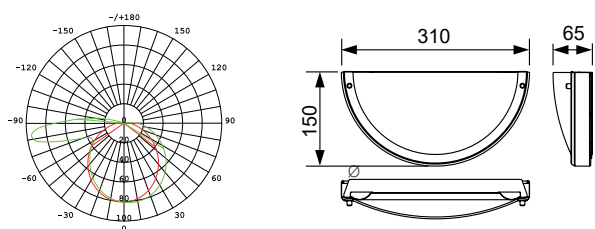

Features

- Tri-Colour
- Dimmable
- Opal glass diffuser
- UV resistant material

Applications

Residential, Hallways, Stairwells,
Porches

Warranty

5 years

Product Data

Order Code	Wattage	CCT	Lumen Output	Beam Angle	Fitting Colour	Weight (kg)
281010	7W	3K / 4K / 5K	320Lm	140°	White	0.57