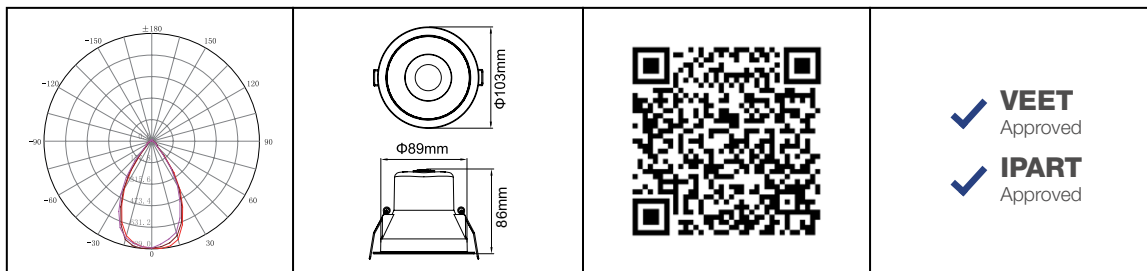

## SUMMARY

The Marklite is a deep set, low glare downlight solution for residential and commercial applications. It features an integrated Flicker-Free driver for superior lighting comfort and Tri-Colour selectable technology offering the flexibility and convenience of 3 colour temperatures in 1 fitting. Installers can now cater to a broader range of needs with fewer variants, saving time and money. Rated IP54 and IC-4 for peace of mind, it can be safely installed in wet areas like bathrooms and abutted against thermal building materials like insulation.

## PRODUCT DATA

Order Code	171014BK
Voltage	220-240V
Wattage	9W
Lumen Output 3K	700Lm
Lumen Output 4K & 5K	750Lm
CCT	Tri-Colour Selectable - 3K / 4K / 5K
IP Rating	IP44
IC Rating	IC-4
Beam Angle	60°
Light Source	SMD Chips
Driver	Integrated Flicker-Free
Dimmable	Yes. Leading or Trailing Edge, Universal (Refer to Dimmer Compatibility List)
Connection	1.2 flex & plug
Fitting Type	Deep set
Cutout Size	Ø90mm
Construction	Polycarbonate body / opal polycarbonate diffuser
Fitting Colour	Black
PF	0.9
Net Weight (kg)	0.24
Lifetime L70B50	35,000 hours
Warranty	5 years