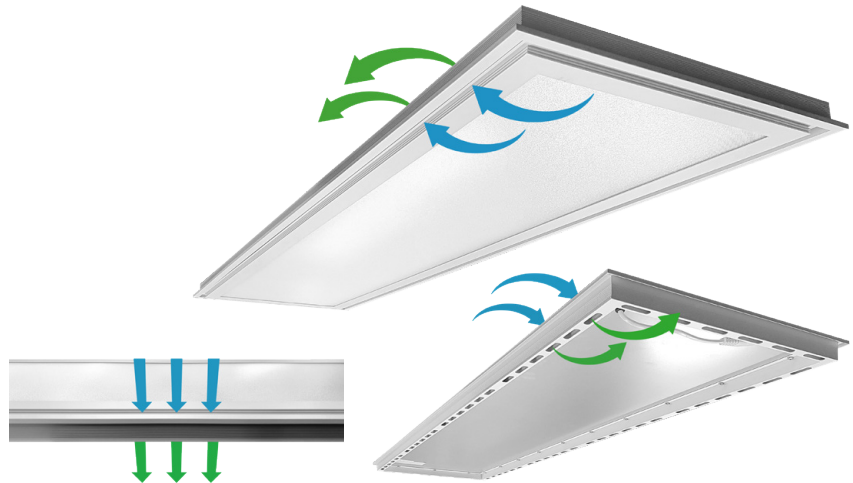

Features

- Special frame design for air handling
- Multi-Watt, up to 137Lm/W
- Low-glare micro prismatic structure UGR<19
- PMMA light guide
- 1.0m flex & plug
- DALI or 0-10V dimming options

Applications

Commercial, Industrial, Offices

Warranty

5 years

Product Data

ORDER CODE	CCT	WATTAGE	LUMEN	BEAM ANGLE	SIZE (mm)	NET WEIGHT
223864	4000K	10W/12W/15W/20W	1300Lm/1560Lm/1850Lm/2550Lm	90°	595 x 295 x 25	1.82 kg
223854	4000K	24W/30W/34W/38W	3200Lm/4000Lm/4550Lm/5100Lm	90°	1195 x 295 x 25	3.22 kg
223894	4000K	24W/30W/34W/38W	3200Lm/4000Lm/4600Lm/5100Lm	90°	1195 x 395 x 25	4.18 kg
223874	4000K	24W/30W/34W/38W	3200Lm/4000Lm/4600Lm/5100Lm	90°	595 x 595 x 25	3.20 kg
223884	4000K	24W/30W/34W/38W	3250Lm/4000Lm/4600Lm/5200Lm	90°	1195 x 595 x 25	6.25 kg