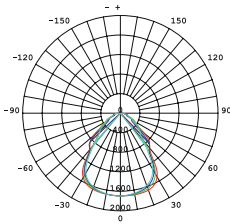

Features

- Special frame design for air handling
- Multi-Watt, up to 137Lm/W
- Low-glare micro prismatic structure UGR<19
- PMMA light guide
- 1.0m flex & plug
- DALI or 0-10V dimming options

Applications

Commercial, Industrial, Offices

Warranty

5 years

Product Data

ORDER CODE	CCT	WATTAGE	LUMEN	BEAM ANGLE	SIZE (mm)	NET WEIGHT
223864	4000K	10W/12W/15W/20W	1300Lm/1560Lm/1850Lm/2550Lm	90°	595 x 295 x 25	1.82 kg
223854	4000K	24W/30W/34W/38W	3200Lm/4000Lm/4550Lm/5100Lm	90°	1195 x 295 x 25	3.22 kg
223894	4000K	24W/30W/34W/38W	3200Lm/4000Lm/4600Lm/5100Lm	90°	1195 x 395 x 25	4.18 kg
223874	4000K	24W/30W/34W/38W	3200Lm/4000Lm/4600Lm/5100Lm	90°	595 x 595 x 25	3.20 kg
223884	4000K	24W/30W/34W/38W	3250Lm/4000Lm/4600Lm/5200Lm	90°	1195 x 595 x 25	6.25 kg