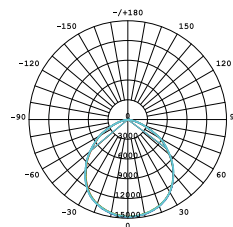

## Product Data

Order Code	Wattage	CCT	Lumen Output	Beam Angle	Inrush Current	Inrush Time	PF	Size (DxH)mm	Weight (kg)
331001	150/120/100/70W	3K / 4K / 5K	26250/21000/17000/12250lm@4K	110°	61A	157uS	0.9	300*164	2.3
331002	200/180/150/120W	3K / 4K / 5K	35500/31500/26250/21000lm@4K	110°	68A	213uS	0.9	360*164	3.0