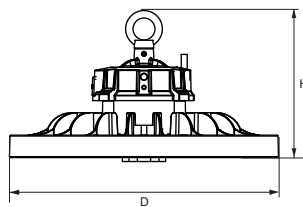

## Product Data

Order Code	Wattage	CCT	Lumen Output	Beam Angle	Inrush Current	Inrush Time	PF	Size (DxH)mm	Weight (kg)
331001	150/120/100/70W	3K / 4K / 5K	26250/21000/17000/12250lm@4K	110°	61A	157uS	0.9	300*164	2.3
331002	200/180/150/120W	3K / 4K / 5K	35500/31500/26250/21000lm@4K	110°	68A	213uS	0.9	360*164	3.0