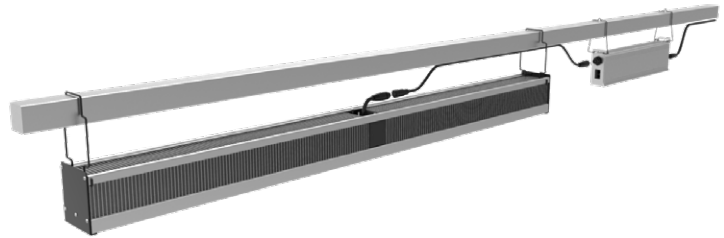

Features

- 8.5ft power cord
- 10ft data cord
- Mounting hooks
- Pulleys
- Optimised spectrum for clone

Applications

Indoor, Commercial, Hydroponic,
Cannabis, Greenhouse

Warranty

5 years

Product Data

Order Code	Wattage	Size (LxWxH)mm	Lifetime
341006	630W	1176 x 83 x 96	50,000hrs