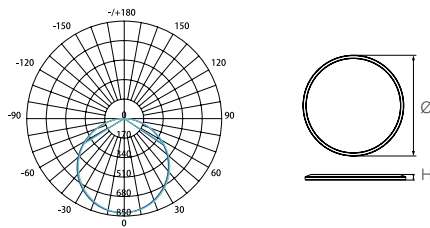

Features

- Tri-Colour
- Low profile
- Edge-lit
- Opal diffuser

Applications

Residential, Hallways, Stairwells,
Porches, Wall & Ceilings, Bathrooms

Warranty

5 years

Product Data

Order Code	Part No.	Wattage	CCT	Lumen Output	IP Rating	Size (ØxH)mm	Weight (kg)
181005BK	181005ABK	17W	3K / 4K / 5K	1550 / 1700 / 1700Lm	IP54	Ø294x23	0.71
181006BK	181006ABK	24W	3K / 4K / 5K	2150 / 2400 / 2400Lm	IP54	Ø424x23	1.30
181007BK	181007BK	13W	3K / 4K / 5K	1250 / 1300 / 1300Lm	IP40	Ø244x23	0.42