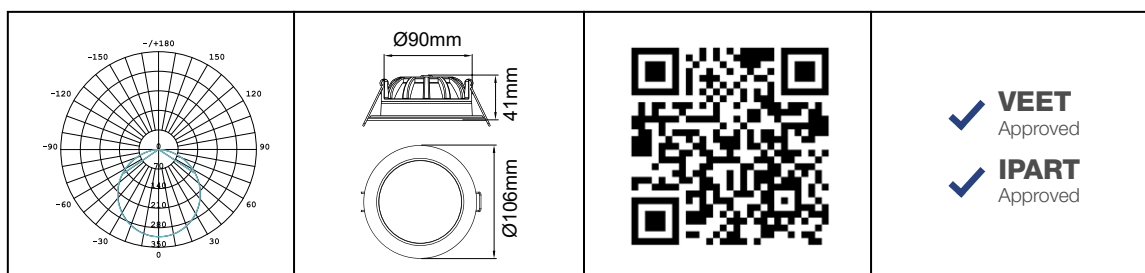

SUMMARY

An 11W metal downlight solution for commercial and residential applications. Built to last, it features a metal body for durability and an opal polycarbonate diffuser for superior lighting comfort. It also features a remote dimmable driver and a pre-wired flex and plug. With Tri-Colour selectable technology, it offers the flexibility and convenience of 3 colour temperatures in 1 fitting. Rated IP54 and IC-4 for peace of mind, this fitting can be safely installed outside under eaves, in wet areas like bathroom and abutted against thermal building materials like insulation.

PRODUCT DATA

Order Code	172022C
Voltage	220-240V
Wattage	11W
Lumen Output	900Lm
CCT	4000K
IP Rating	IP54
IC Rating	IC-4
Beam Angle	110°
Light Source	SMD Chips
Driver	Remote
Dimmable	Yes. Leading or Trailing Edge, Universal (Refer to Dimmer Compatibility List)
Connection	1.2 flex & plug
Fitting Type	Flush
Cutout Size	Ø90mm
Construction	Metal body / opal polycarbonate diffuser
Fitting Colour	White
PF	0.9
Net Weight (kg)	0.28
Lifetime L70B50	50,000 hours
Warranty	5 years