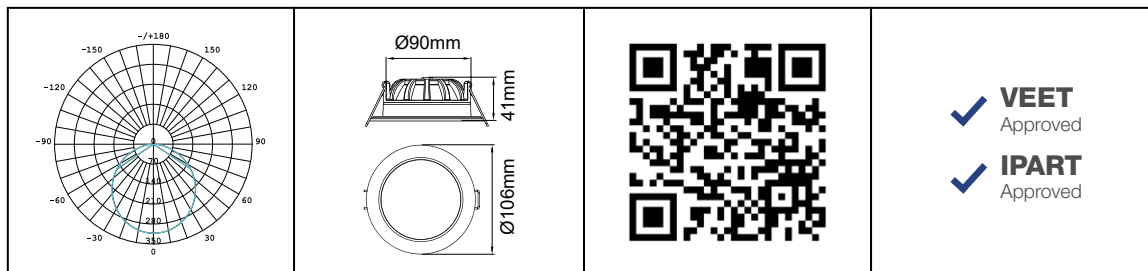

SUMMARY

An 11W metal downlight solution for commercial and residential applications. Built to last, it features a metal body for durability and an opal polycarbonate diffuser for superior lighting comfort. It also features a remote dimmable driver and a pre-wired flex and plug. With Tri-Colour selectable technology, it offers the flexibility and convenience of 3 colour temperatures in 1 fitting. Rated IP54 and IC-4 for peace of mind, this fitting can be safely installed outside under eaves, in wet areas like bathroom and abutted against thermal building materials like insulation.

PRODUCT DATA

Order Code	172001C
Voltage	220-240V
Wattage	11W
Lumen Output	850Lm
CCT	3000K
IP Rating	IP54
IC Rating	IC-4
Beam Angle	110°
Light Source	SMD Chips
Driver	Remote
Dimmable	Yes. Leading or Trailing Edge, Universal (Refer to Dimmer Compatibility List)
Connection	1.2 flex & plug
Fitting Type	Recessed
Cutout Size	Ø90mm
Construction	Metal body / opal polycarbonate diffuser
Fitting Colour	White
PF	0.9
Net Weight (kg)	0.28
Lifetime L70B50	50,000 hours
Warranty	5 years