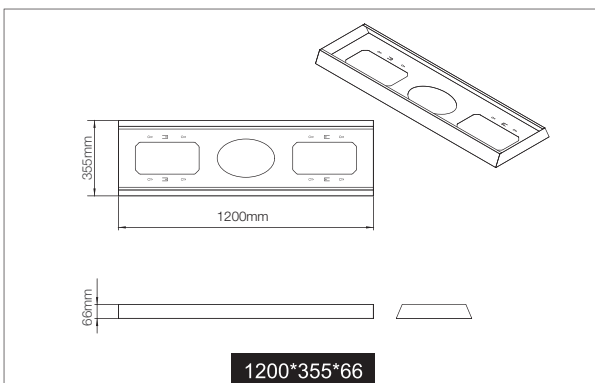

Features

- Designed for use with standard LED panels
- Designed to house both LED panel and driver
- White powder coated finish
- Panel retaining plug included

Deep Surface Mount Frame

Order Code	To Suit Size of Energetic LED Panels			Size	Weight
	L(mm)	W(mm)	H(mm)	L×W×H(mm)	(kg)
302001	≤596	290-296	≤33	600×355×66	1.85
302002	≤596	590-596	≤33	600×655×66	2.65
302003	≤1196	290-296	≤33	1200×355×66	3.46
302004	≤1196	590-596	≤33	1200×655×66	4.70