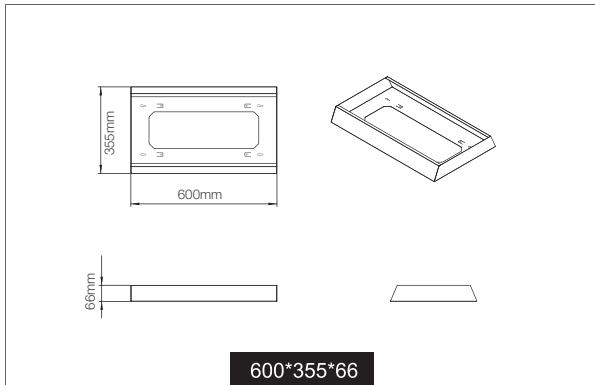

Features

- Designed for use with standard LED panels
- Designed to house both LED panel and driver
- White powder coated finish
- Panel retaining plug included

Deep Surface Mount Frame

Order Code	To Suit Size of Energetic LED Panels			Size	Weight
	L(mm)	W(mm)	H(mm)	L×W×H(mm)	(kg)
302001	≤596	290-296	≤33	600×355×66	1.85
302002	≤596	590-596	≤33	600×655×66	2.65
302003	≤1196	290-296	≤33	1200×355×66	3.46
302004	≤1196	590-596	≤33	1200×655×66	4.70