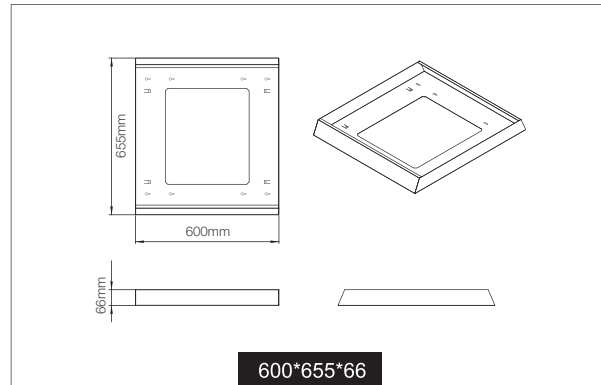

Features

- Designed for use with standard LED panels
- Designed to house both LED panel and driver
- White powder coated finish
- Panel retaining plug included

Deep Surface Mount Frame

Order Code	To Suit Size of Energetic LED Panels			Size	Weight
	L(mm)	W(mm)	H(mm)	L×W×H(mm)	(kg)
302001	≤596	290-296	≤33	600×355×66	1.85
302002	≤596	590-596	≤33	600×655×66	2.65
302003	≤1196	290-296	≤33	1200×355×66	3.46
302004	≤1196	590-596	≤33	1200×655×66	4.70