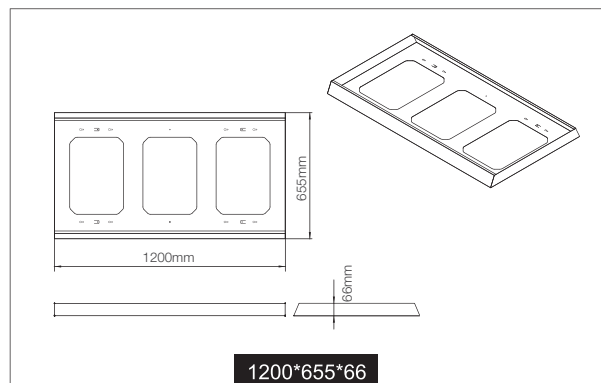

Features

- Designed for use with standard LED panels
- Designed to house both LED panel and driver
- White powder coated finish
- Panel retaining plug included

Deep Surface Mount Frame

Order Code	To Suit Size of Energetic LED Panels			Size	Weight
	L(mm)	W(mm)	H(mm)	L×W×H(mm)	(kg)
302001	≤596	290-296	≤33	600×355×66	1.85
302002	≤596	590-596	≤33	600×655×66	2.65
302003	≤1196	290-296	≤33	1200×355×66	3.46
302004	≤1196	590-596	≤33	1200×655×66	4.70